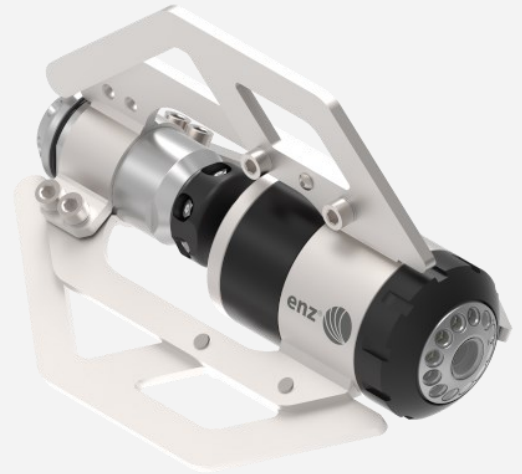

eBulldog

"The only camera nozzle that cleans!"

- ✓ **Highest cleaning performance**
- ✓ **Integrated data management**
- ✓ **All around cleaning**

- Pipe diameter 300 - 800mm
- Removal of grease, roots etc
- Recycling and fresh water
- Visual cleaning control

Dimensions	333 x 300mm
	325 x 300mm
	380 x 300mm
Min. flow	200 l/min
Max. pressure	200 bar
Connecting thread	1"

- Operating with iOS and Android
- Integrated data management
- User-friendly enz App
- Data management with enz cloud

- Sapphire double glazing
- 12 ultra bright LED's
- IP 68 waterproof
- Wireless quick charge function

- ✓ Very robust, sapphire glazing
- ✓ Compatible with other enz nozzles
- ✓  SWISS MADE

Technical data:

Battery runtime	> 8h
Battery charging time	80% in 3h
Battery type	Li-Ion
Resolution	HD Ready (720p)
Field of vision	134°
Video format	MP4
Rotation compensation Image	Self-leveling camera
Lighting	12 ultra-bright LED's
Light flux	5400 Lumen
Camera memory	24 GB (> 22h)
Charging station	Qi (wireless)
Interfaces	WiFi (IEEE 802.11 b/g/n)
Camera and lighting glasses	Sapphire double glazing